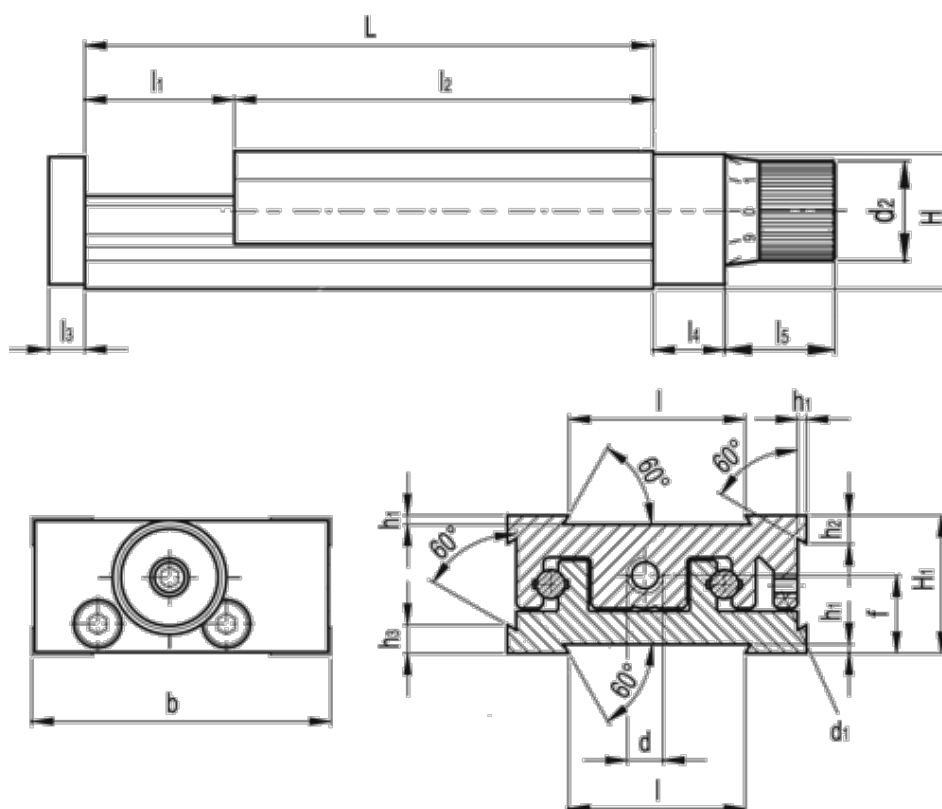

Data Sheet

Article number: 20770031

Description: Adjustable slide unit
GN 900-120-210-50-D-1

Measures

b = 120	h2 = 13.8
d = M10x1	h3 = 13.8
d1 = M5	l = 80
d2 = 34	L - l1 = 210-50
f = 26.3	l2 = 160
H = 45.0	l3 = 10
h1 = 2.0	l4 = 18
H1 = 46	l5 = 34